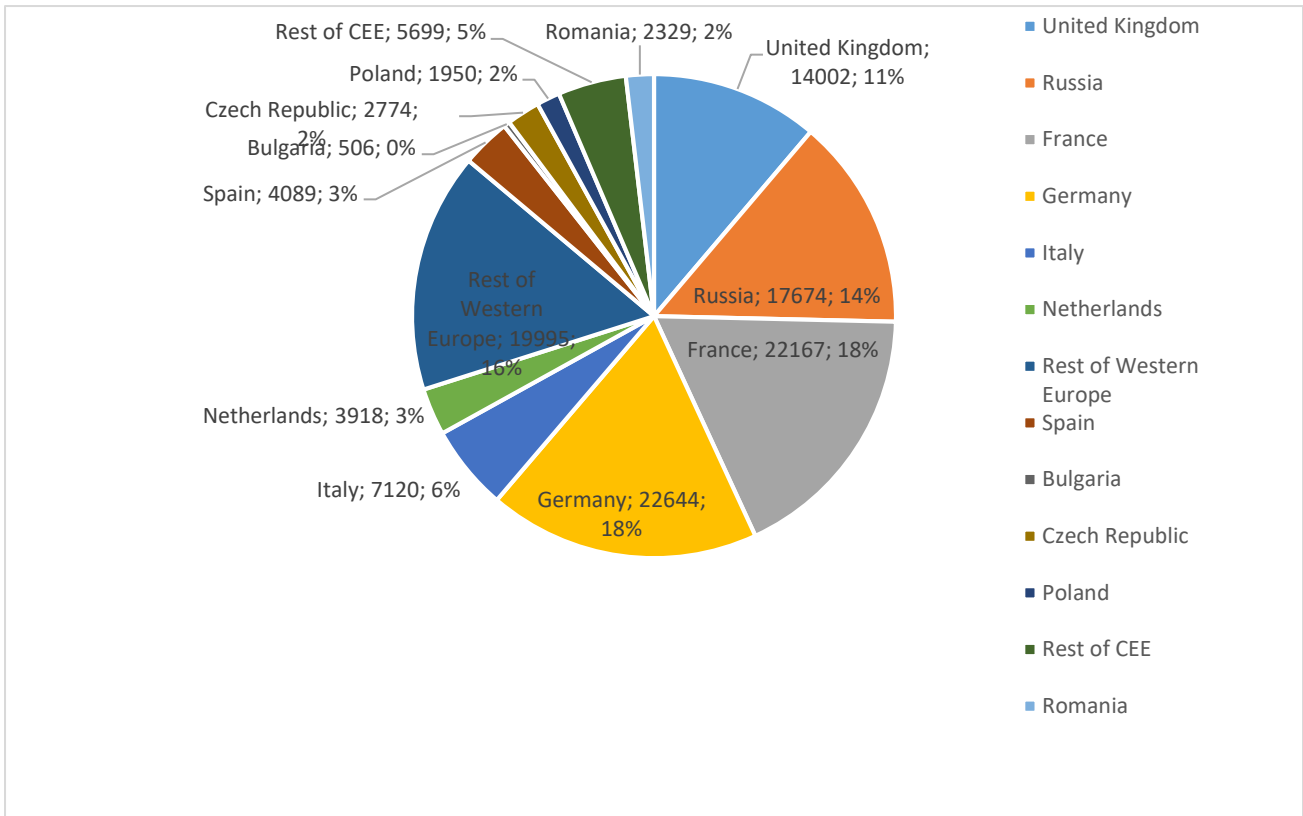

Ninestar HP237 con “Self-developed patented design”, nessun rischio brevettuale, semplice installazione, stabile nelle performance!

5. Campi d’applicazione nelle differenti realtà lavorative :

1. Grandi gruppi di lavoro (over 10 people)
2. Piccoli uffici (1-5 people)
3. Grandi aziende che operano a costo copia